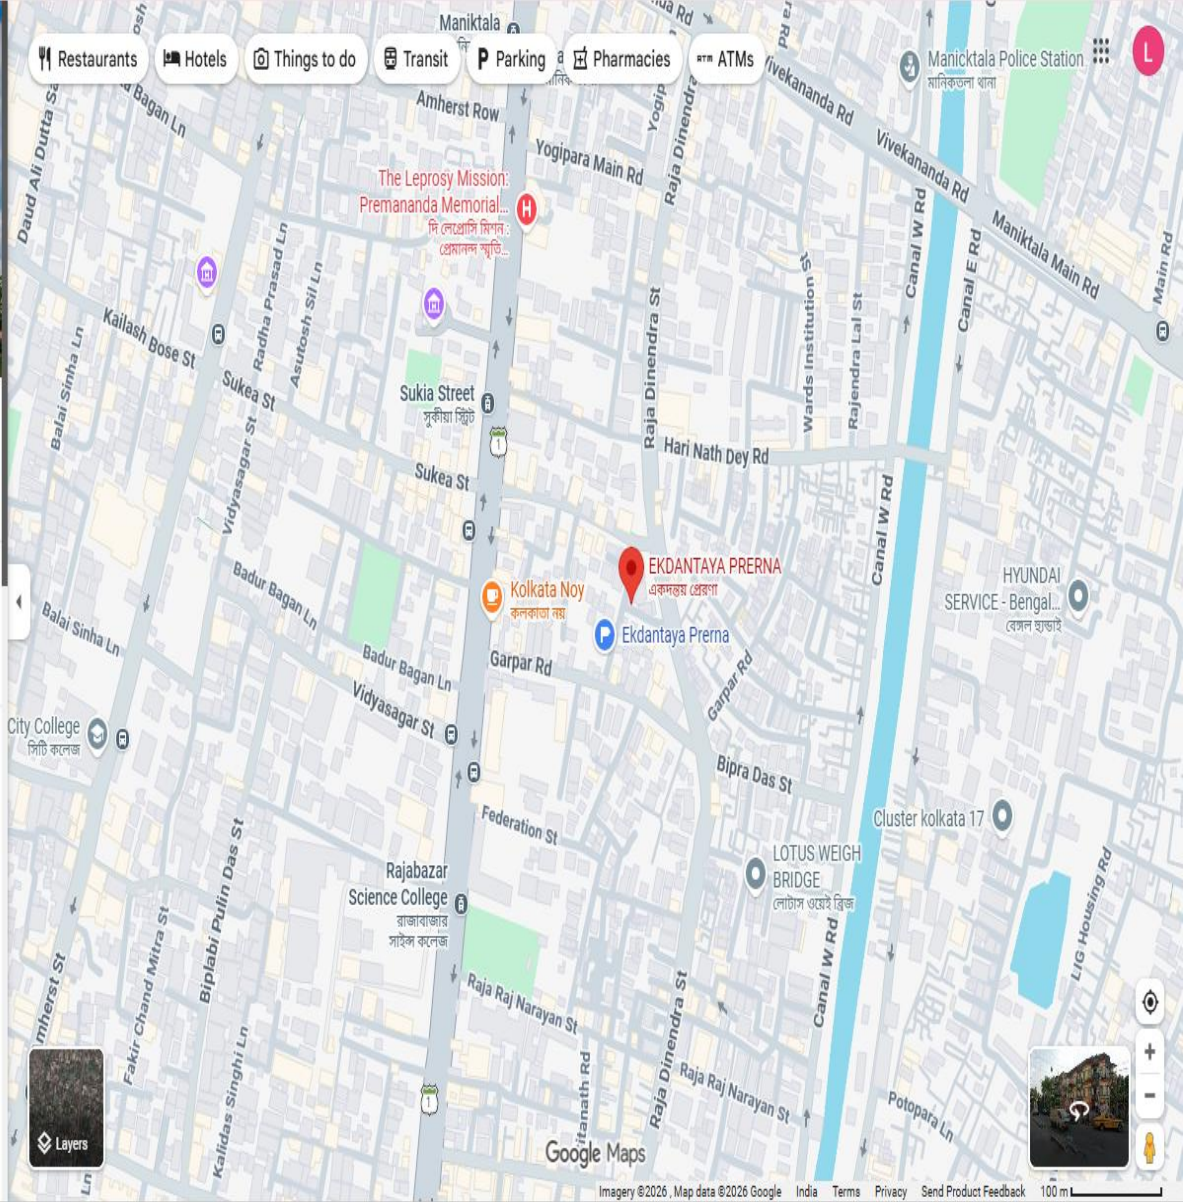

EKDANTAYA PRERNA

একদন্তয় প্রেরণা  
Housing development

Directions Save Nearby Send to phone Share

20, Pitambar Bhattacharya Lane, Yogi Para, Garpar, Machuabazar, Kolkata, West Bengal 700009

H9JG+C9 Kolkata, West Bengal

Claim this business

Your Maps history

Add a label

Suggest an edit

**CO - ORDINATE IN WGS 84**

LATTITUDE	LONGITUDE
22°34'50.36"N	88°22'32.23"E